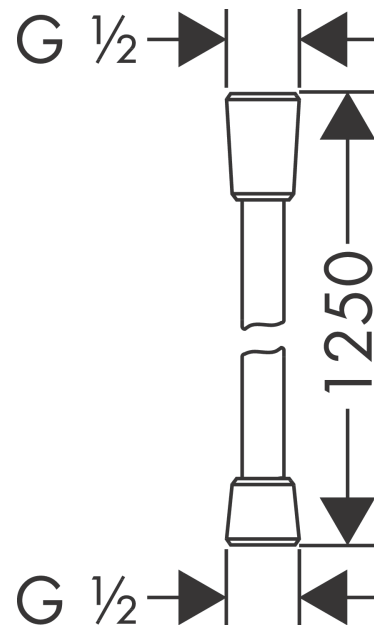

### Shower hose 125 cm

Surfaces: **Polished Gold Optic** Article Number: **28272990**

##### product features

- high-quality shower hose
- with plastic coating, easy to clean
- shower hose length: 1.25 m
- pivot connector prevent hose from tangling
- kink-protected

#### Scale drawing

**Isiflex**  
**Shower hose 125 cm**  
 Surfaces: **Polished Gold Optic**    Article Number: **28272990**

**Exploded Drawing**

Year of production: >11/16

**Isiflex**

**Shower hose 125 cm**

Surfaces: **Polished Gold Optic** Article Number: **28272990**

**Spare part list**

Year of production: >11/16

<b>Pos.</b>	<b>Description</b>	<b>Article Number</b>	<b>Price</b>	<b>PU</b>
1	seal	98058000	-	1